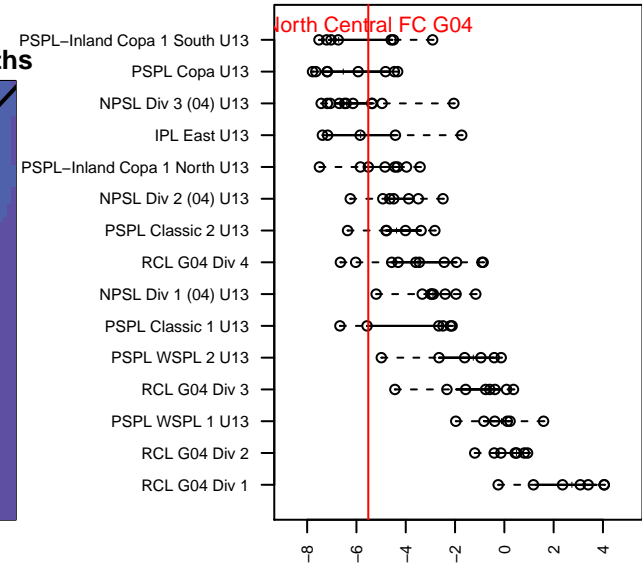

North Central FC G04

, WA
 G04 total strength=646
 attack=0.73 defense=0.47
 fall league = PSPL–Inland Copa 1 North U13
 spr league = Spr PSPL–Inland Copa 2 U13

alt names used:
 (Ind.) North Central FC
 North Central Youth Soccer Association North (

Venues played:
 2016 PSPL–Inland Copa 1 North U13
 2016 Spr PSPL–Inland Copa 2 U13

North Central FC G04
 Dots are actual minus expected GF (blue circles) and GA (red triangles).
 Blue line is smoothed change in attack strength. Red is smoothed change in defense strength.

**attack and defense variance (black dot)
relative to other teams
and top 10 in region**

**attack and defense rating
relative to others at age
and all opponents in last 13 months**

Performance relative to 13 month average